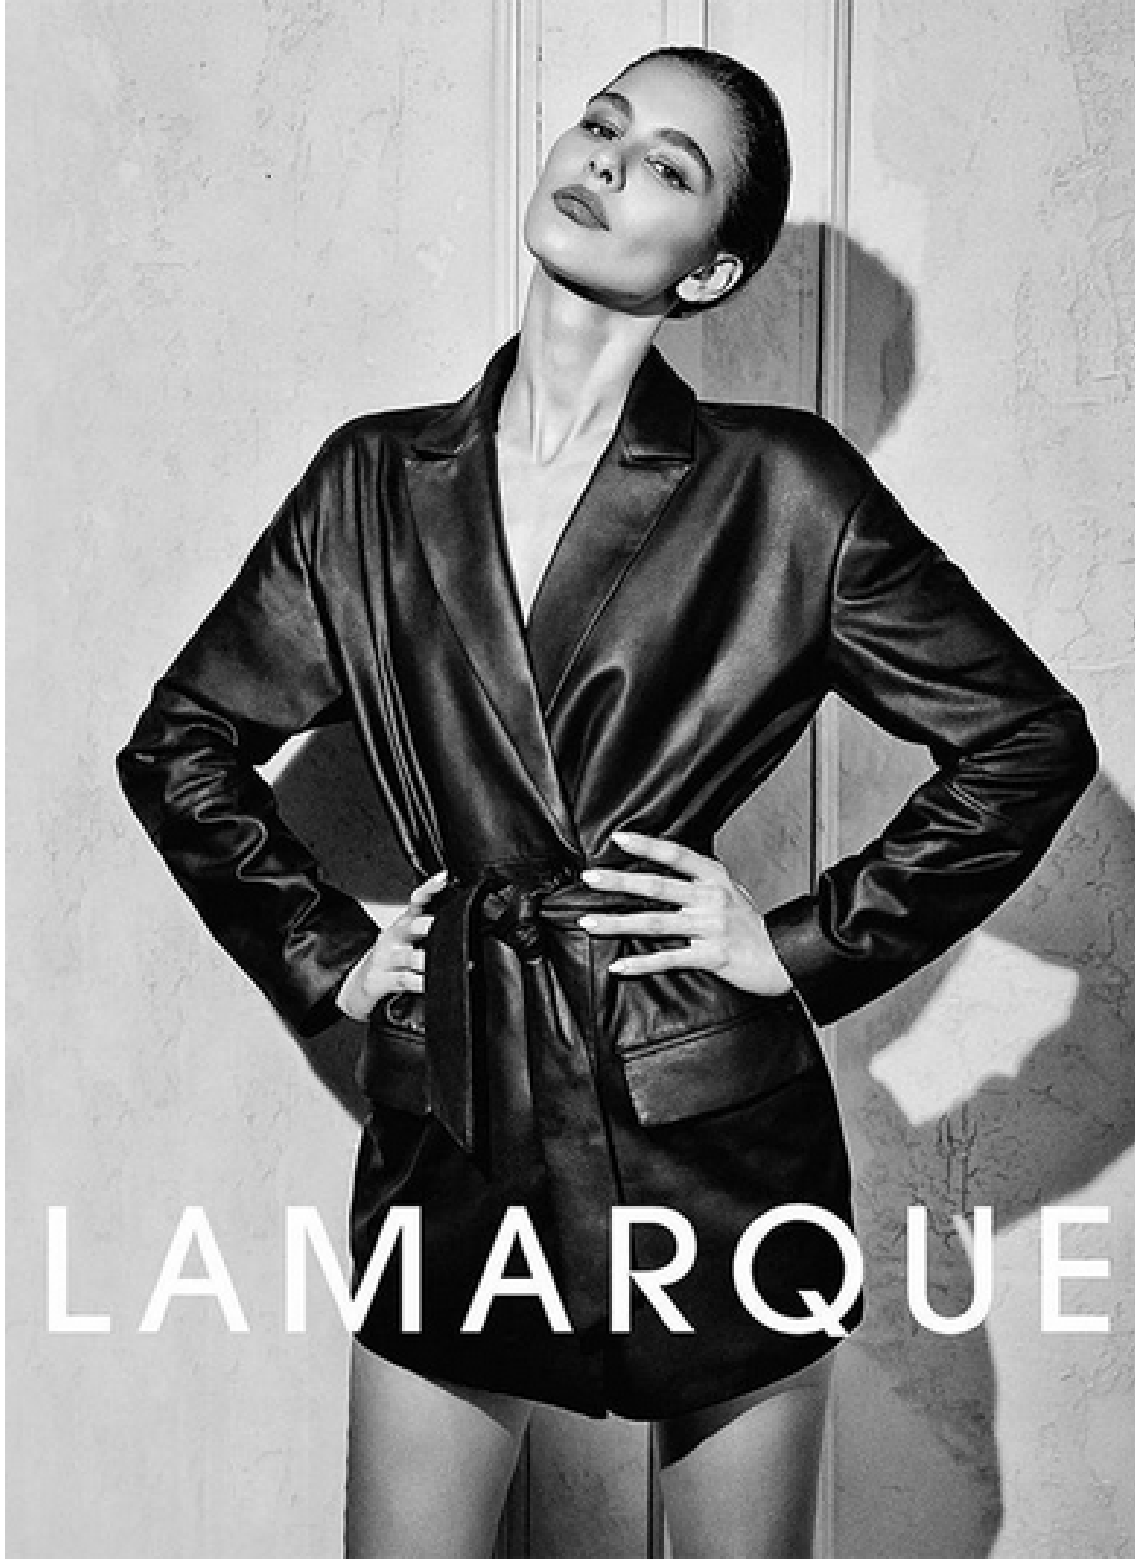

COCO

height 5'9.5 · bust 32" · cup A/B · waist 24" · hips 35" · dress 36 EU/6 US/8 UK
shoes size 38.5 EU/7.5 US/5.5 UK · hair brown · eyes brown